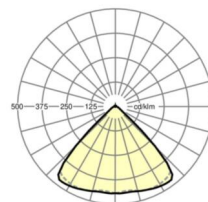

CHARACTERISTICS

Order number	19410004035
EAN number	4020863398782
Commodity code	94051190
Certification mark	IP 20, Protection class I, ENEC10 VDE, F, HACCP DIN10500/Food/IFS-application-related suitability/BRC, Indoor, CE
Impact resistance (IK rating)	IK03 (-20°C bis 35°C)
Ambient temperatur	ta -20°C to 35°C
Warranty period	5 years
State funding programs	BEG - Federal funding for efficient buildings (valid only for Germany)

ELECTRICAL ENGINEERING

Controller	Electronic driver (1 pcs.)
System output	53W
Mains voltage	230V/50Hz
Energy efficiency class/light source	D

LIGHTING TECHNOLOGY

Placement	LED, Colour rendering/Light colour CRI ≥ 80 / 4000K
Colour tolerance (MacAdam)	3SDCM
Photobiological safety (Luminaire)	RG1
Nominal luminous flux	8196lm
LED service life	50000h L80/B10 (Tq 35°C)
Luminaire luminous efficiency	154lm/W
Beam angle	95° (C0) / 95° (C90)
UGR lat./long.	21.0 / 21.5

MECHANICS

Housing colour	silver grey/white aluminium RAL 9006
Dimensions (LxWxDxH)	1531mm x 55mm x 33mm
Weight (net)	1.9kg
Type of installation	Mounting rail system installation, Light structure

Dimensions

L	1531 mm	Length
B	55 mm	Width
H	33 mm	Height

DEEP-LINK

<https://www.regiolux.de/en/article/19410004035>